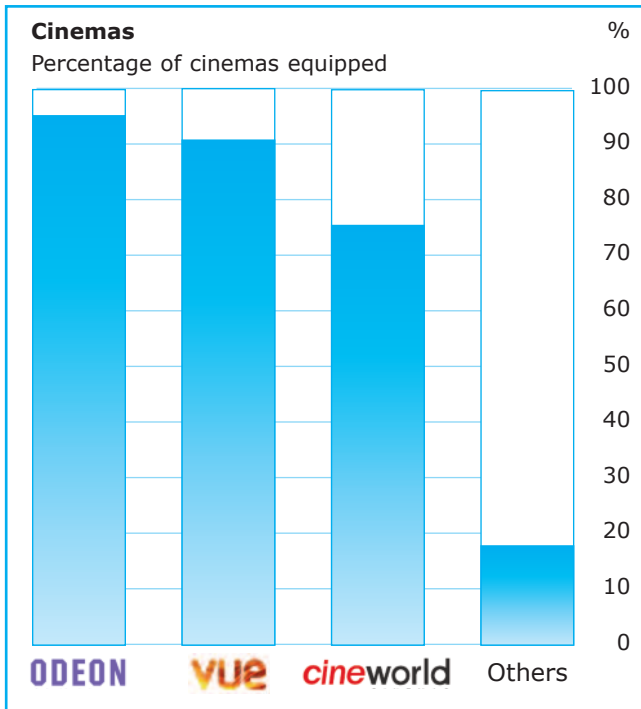

vue 59

cineworld 57

Others 98

Total 316

Progress: Dec 2002 - Dec 2008

Number of equipped cinemas

Equipped cinema sites

More than **40% of UK cinemas** are now equipped with subtitle & description facilities. (There are around 750 cinemas in the UK)

	total cinemas	equipped	% equipped
ODEON	109	102	93%
vue	65	59	91%
cineworld	75	57	76%
Others	approx 500	98	19%

Geography

London & surrounding:	57
England (excl. London & surrounding)	191
Scotland	32
Wales	21
Ireland North	10
Ireland South	5