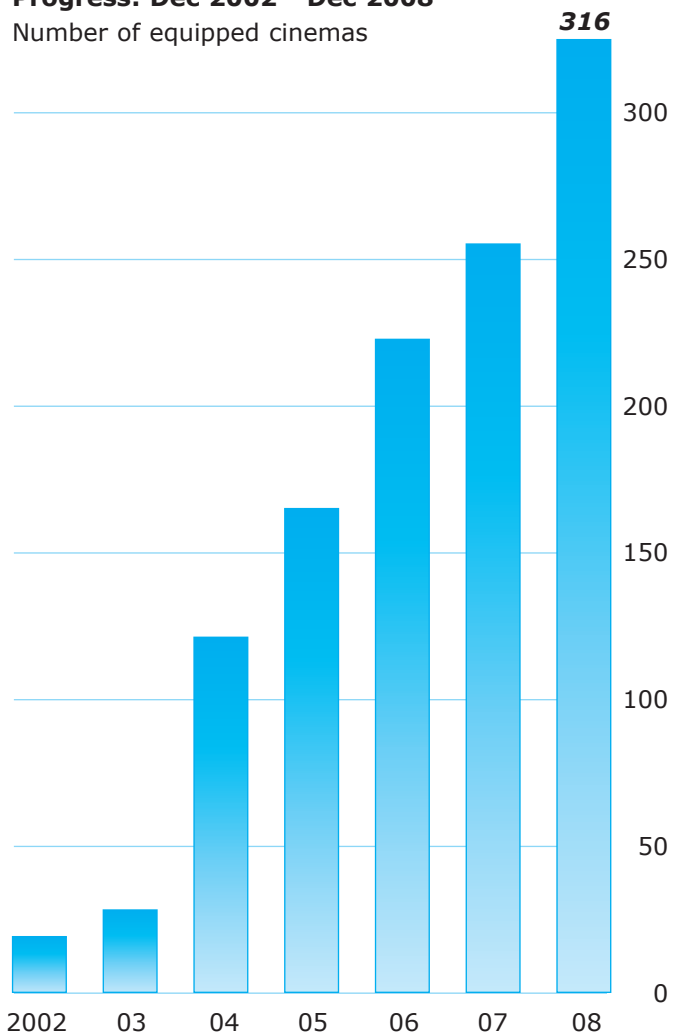

vue 59

cineworld 57

Others 98

Total 316

Progress: Dec 2002 - Dec 2008

Number of equipped cinemas

Equipped cinema sites

More than **40% of UK cinemas** are now equipped with subtitle & description facilities. (There are around 750 cinemas in the UK)

	total cinemas	equipped	% equipped
ODEON	109	102	93%
vue	65	59	91%
cineworld	75	57	76%
Others	approx 500	98	19%

Geography

London & surrounding:	57
England (excl. London & surrounding)	191
Scotland	32
Wales	21
Ireland North	10
Ireland South	5