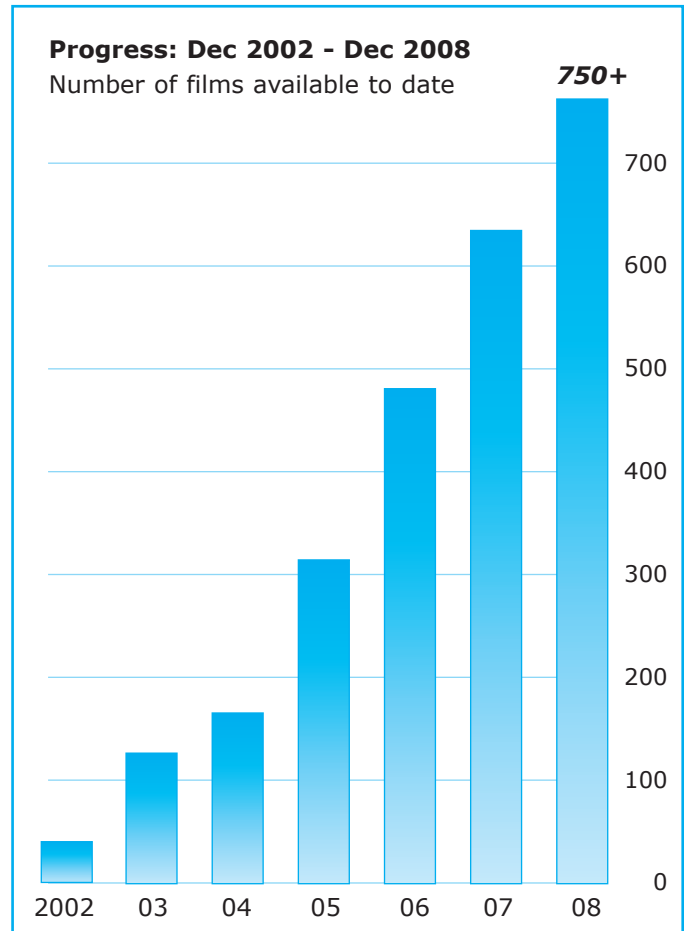

Films available with subtitles & description

Usually the top ten films at any one time - the most *popular* cinema releases - are available.

This week, beginning Dec 12th, is abnormal - only 6 of the top 10 are available.

In 2008 around 125 titles were available.

49 of the top 50 films of 2008* were available.

84 of the top 100 were available.

*Note: Based on figures to date (mid Dec). Current films on release include Inkheart, Twilight, Four Christmases and Transporter 3. None are subtitled or described. If any of those titles make the top 50 or 100 of 2008, the figures will decrease slightly.

The 100 most popular films of 2008 took around 90% of the box office revenue. The remaining 400+ films, most of which were NOT subtitled & described, accounted for just 10% of revenue.

The majority of films that were NOT subtitled & described had a very limited release and were not screened in many multiplex cinemas (*multiplex cinemas account for around three quarters of UK cinemas*).

In 2008 only around a third of films were on nationwide release (*screened in over a hundred cinemas*). More than a quarter of films were shown in fewer than ten cinemas.

The most popular cinema releases are usually available with subtitles & description.

More than 750 titles have been made available to equipped cinemas since 2002.

Notable 2008 films NOT available

Four Christmases, Inkheart, Transporter 3, Twilight, W, What Just Happened, The Children, Zack and Miri Make a Porno, Space Chimps, Journey to the Center of the Earth, Righteous Kill, Saw V, The Forbidden Kingdom, Somers Town, The Bank Job, The Mist, Awake, Cassandra's Dream, Dan in Real Life, Disaster Movie, Donkey Punch, Eden Lake, Fly Me To The Moon, Funny Games, Harold & Kumar Escape from Guantanamo Bay, My Best Friends Girl, Over Her Dead Body, Semi-Pro, Superhero Movie, The Accidental Husband, The Eye, The Women, Three and Out.